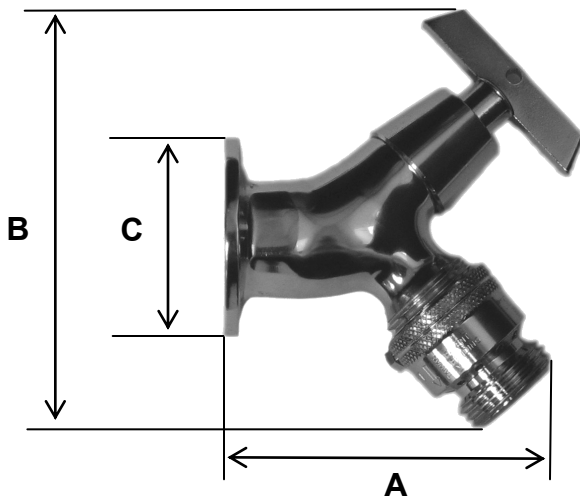

173 Flanders Road
Westborough, MA 01581
ph 888-467-2836
fax 877-297-2836

Innovations in plumbing and heating . . .

1/2" Loose Key Hose Bibb

1/2" IPS Polished Chrome Loose Key Hose Bibb w/ Vacuum Breaker

Models:

12LKHB

Features:

- 1/4 Turn Ceramic Cartridge
- Tamper Resistant Stem
- Vandal Resistant Vacuum Breaker
- Loose Tee Key
- Polished Chrome Finish

Specifications:

- 1/2" Female Pipe Threads
- 3/4" Male Hose Connection
- A.S.S.E. Standard 1011 Vacuum Breaker

Dimensions:

MODEL	DIMENSIONS		
	A IN.	B IN.	C IN.
12LKHB	3 3/16"	4 1/4"	2"