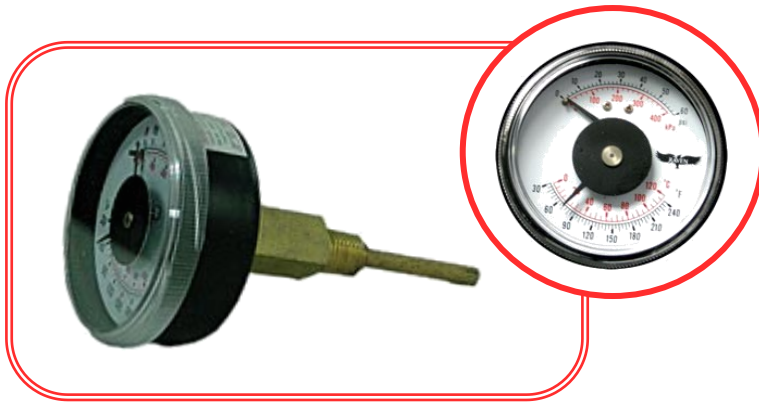

#RAVWHT comes with BOTH wells

Hot Water Thermometer w/ Wells
 Temperature Range 30-250°
 RAVWHT Comes with **BOTH** Copper **AND** IPS
 Wells

#RAVWHT

Item #	Description	Box Qty	Master Qty
34SWRW	3/4" Copper Well for RAVWHT	1	20
RAVWHT	Hot Water Thermometer Temperature range 30 - 250° F; includes both Copper and IPS Well	1	100
RAVWHTC	Hot Water Thermometer Temperature range 30 - 250° F; with 3/4" Copper Well	1	N/A
RAVWHTIPS	Hot Water Thermometer Temperature range 30 - 250° F; with 1/2" IPS Well	1	N/A

173 Flanders Road
Westborough, MA 01581
ph 888-467-2836
fax 877-297-2836

Innovations in plumbing and heating . . .

E-Z Trialtimeter

Temperature Range: 30 - 250°F

Pressure Range: 0 - 60 PSI

Connection: 1/4" NPT

TRISTD

E-Z Trialtimeter Short Shank 1/4" NPT

TRILONG

E-Z Trialtimeter Long Shank 1/4" NPT

Strap on Thermometer

#SORAVWHT-1

Temperature Range: 30 - 250°F

Adjustable Strap On Thermometer Fits onto Various
Size Pipes (PLASTIC AND COPPER)