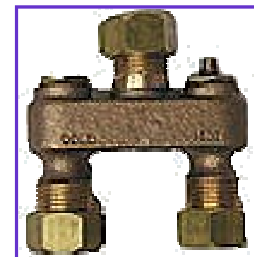

173 Flanders Road
 Westborough, MA 01581
 ph 888-467-2836
 fax 877-297-2836

Innovations in plumbing and heating . . .

Raven Anti Sweat Valves

Raven 1 Anti Sweat Valve features:

- *Guaranteed for 10 years
- *Easy to install
- *Parts can be replaced while valve is in the line
- *Genuine spring loaded check valves to prevent cross connection
- *Hot water knob adjustment
- *Easy drain adjustment to prevent freeze up

Also available:

Raven 1 anti-sweat valve
 repair kit
#Raven 1 RK

Raven 2 Anti Sweat Valve features:

- * Hot and cold controls adjustable to allow on site adjustment of water temp
- * Parts can be replaced while installed

ITEM #	DESCRIPTION	BOX QTY	MASTER QTY
Raven 1 ASV Brass	½" single adjustable anti-sweat valve- brass	1	36
Raven 1 ASV Brass w/ nuts	½" single adjustable anti-sweat valve- brass w/ nuts	1	36
Raven 1 ASV Skin Pak w/ nuts	½" single adjustable anti-sweat valve- brass w/ nuts – skin pak	1	24
Raven 1 ASV Chrome	½" single adjustable anti-sweat valve- chrome finish	10	50
Raven 1 ASV Chrome w/ nuts	½" single adjustable anti-sweat valve- chrome w/ nuts	10	50
Raven 2 ASV	½" adjustable hot and cold anti-sweat valve - boxed	10	50
Raven 3 ASV	½" anti-sweat valve no adjustments less nuts	10	50
Raven 1 RK	#1 anti-sweat valve repair kit	N/A	N/A