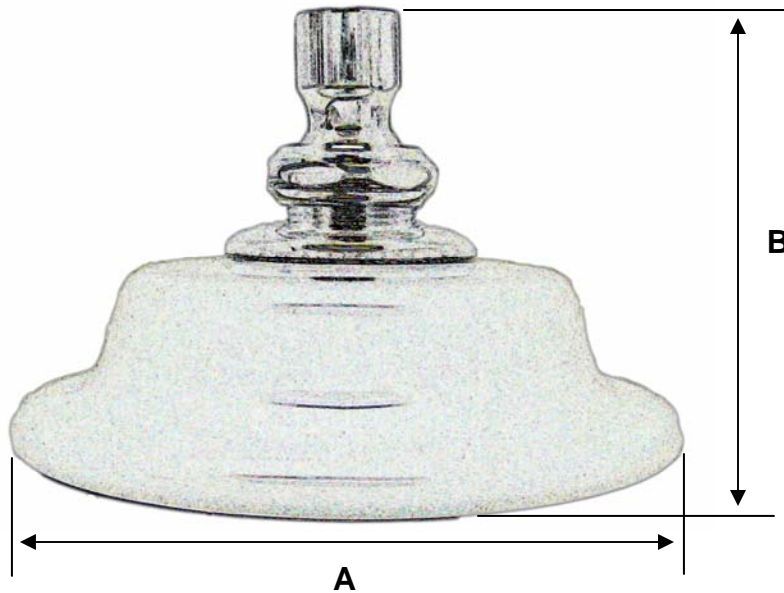

## **6" PORCELAIN SHOWER HEAD** ***THE HARMONY SERIES from RAVEN PRODUCTS***

**Models :**

**2708PC - Polished Chrome**

**Features:**

- 6" decorative porcelain skirt surrounds 3.5" brass body
- Removable 2.5 GPM flow restrictor
- 1/2" NPT thread connection
- Pivot connection fitting allows for angle adjustment
- Popular match with claw foot tubs

**Dimensions:**

MODEL	DIMENSIONS	
	A IN.	B IN.
2708PC	6	4