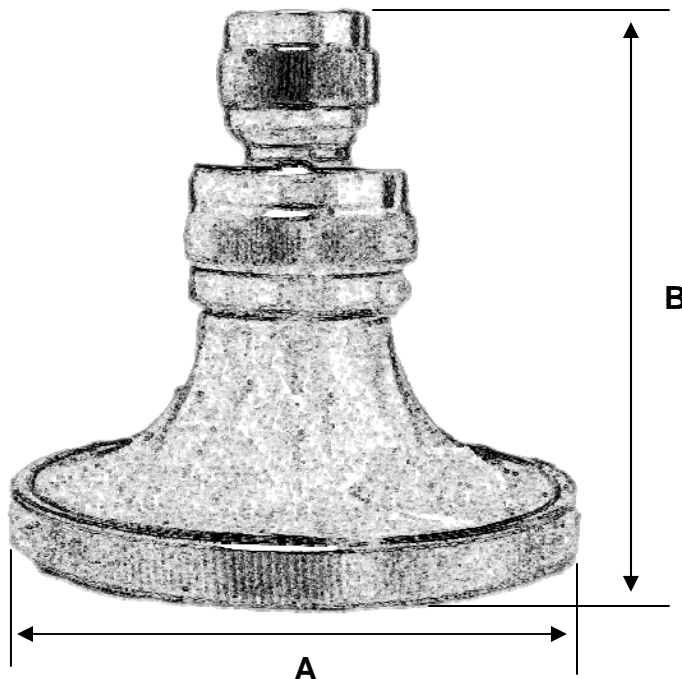

## **3" LOTUS SHOWER HEAD** ***THE HARMONY SERIES from RAVEN PRODUCTS***

**Models :**

- AD71BN - Brushed Nickel
- AD71PC - Polished Chrome
- AD71PN - Polished Nickel

**Features:**

- Solid brass construction
- 3.5" face diameter
- Removable 2.5 GPM flow restrictor
- 1/2" NPT connection
- Pivot connection fitting allows for angle adjustment
- Compact body style provides incredible pressure
- Removable face plate allows for easy cleaning
- Minimalist styling fits with modern decors

**Dimensions:**

MODEL	DIMENSIONS	
	A IN.	B IN.
AD71	3 1/2	3 5/16