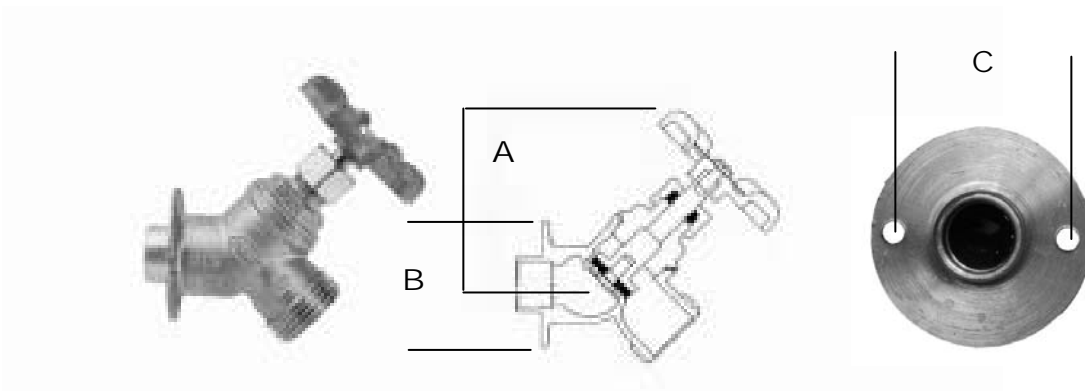

Raven 1/4 Turn Ceramic Cartridge Sillcocks

125 lb. CWP to 100° F

Maximum Temperature 180° F

MODEL	NOM. SIZE	DIMENSIONS	DIMENSIONS	DIMENSIONS
		A	B	C
1167IPS	1/2"	2 1/4"	1 15/16"	1 5/8" ctr to ctr
1168IPS	3/4"	2 1/4"	2"	1 5/8" ctr to ctr
FIP to Hose				

MODEL	NOM. SIZE	DIMENSIONS	DIMENSIONS	DIMENSIONS
		A	B	C
1167C	1/2"	2 1/4"	1 15/16"	1 1/2" ctr to ctr
Copper to Hose				