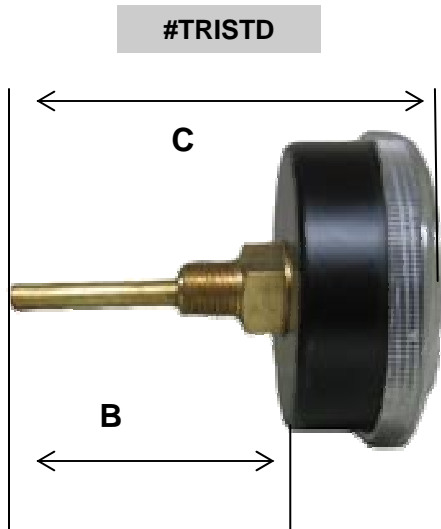

### Features:

- 2 3/4" Face
- 1/4" Angle Brass Stem
- 30° - 240° F Temperature Range
- 0 - 60 PSI

MODEL	DIMENSIONS				
	A IN.	B IN.	C IN.	D IN.	E IN.
TRISTD	2 3/4"	2 1/2"	3 3/4"	-	-
TRILONG	2 3/4"	-	-	3 1/2"	4 3/4"