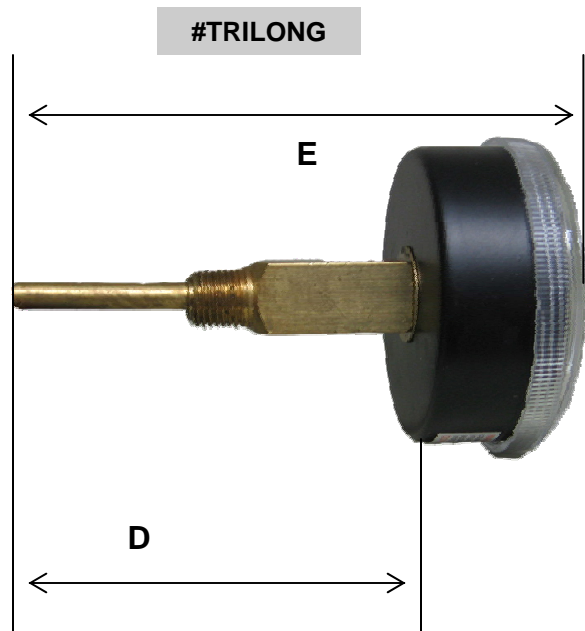

### Features:

- 2 3/4" Face
- 1/4" Angle Brass Stem
- 30° - 240° F Temperature Range
- 0 - 60 PSI

MODEL	DIMENSIONS				
	A IN.	B IN.	C IN.	D IN.	E IN.
TRISTD	2 3/4"	2 1/2"	3 3/4"	-	-
TRILONG	2 3/4"	-	-	3 1/2"	4 3/4"