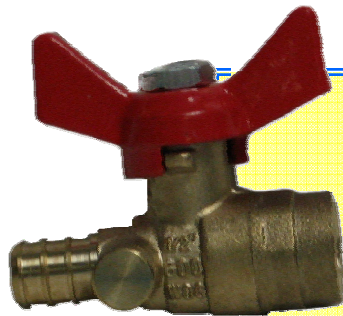

173 Flanders Road
Westborough, MA

Innovations in plumbing and heating...

New Pex Ball Valves

NOW AVAILABLE

3/4" COPPER STREET WITH 2" EXTENSION X PEX BALL VALVE

- 3/4" Copper Street End is 2" long for press fit installation
- One side of the valve can be installed using press fittings or direct solder

#34STXPEXBVEXT

1/2" COPPER X PEX BALL VALVE WITH WASTE

#12CXPEXBVWW

ITEM #	DESCRIPTION	BOX QTY	MASTER QTY
34STXPEXBVEXT	3/4" COPPER STREET W/ 2" EXTENSION X PEX BALL VALVE	10	60
12CXPEXBVWW	1/2" COPPER X PEX BALL VALVE W/ WASTE	10	100