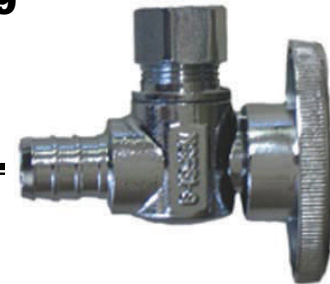

173 Flanders Road
Westborough, MA

Innovations in plumbing and heating...

Pex & Wirsbo® CP Stops

#WIR1238SSCP

- **1/4 Turn On-Off**
- **Metal Oval Handle - Pex**
- **Metal Lever Handle - Wirsbo®**
- **Chrome Plated Brass Body**
- **Available in Straight and Angle**
(1/2" Pex x 1/4" OD available in Angle only)
- **Complies with NSF61-9**
- **Pex CSA Approved**

Provides Quick, Positive Shutoff
for Sinks, Lavs, & Toilets using
Pex & Wirsbo® Tubing
(1/4" OD Pex Valve ideal for icemakers)

#PEX1238ASCP

ITEM #	DESCRIPTION	BOX QTY	MASTER QTY
PEX1214ASCP	1/2" Pex x 1/4" OD CP Angle Stop (available in Pex Angle Stop only)	24	144
PEX1238ASCP	1/2" Pex x 3/8" OD CP Angle Stop	24	144
PEX1238SSCP	1/2" Pex x 3/8" OD CP Straight Stop	24	144
WIR1214ASCP	1/2" Wirsbo® x 1/4" OD CP Angle Stop	10	100
WIR1238ASCP	1/2" Wirsbo® x 3/8" OD CP Angle Stop	10	100
WIR1238SSCP	1/2" Wirsbo® x 3/8" OD CP Straight Stop	10	100