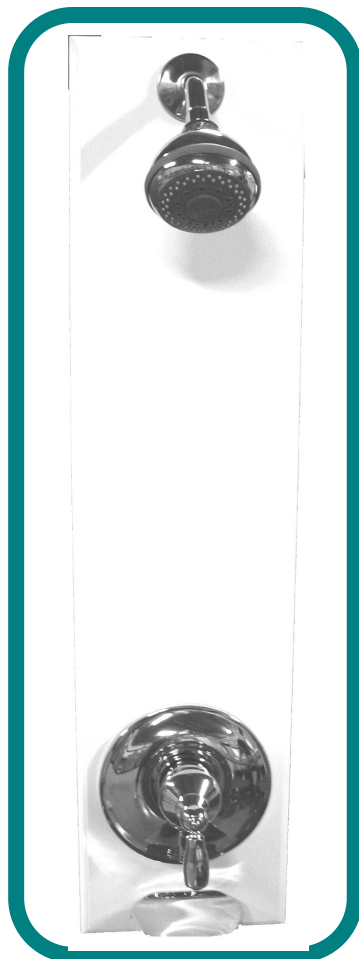

173 Flanders Road
Westborough, MA 01581
ph 888-467-2836
fax 877-297-2836

Innovations in plumbing and heating . . .

Pre-assembled Outdoor Shower with Allura[®] CP Trim

ITEM # ODSHWA

N/A in ME, NH, VT

Made from PVC Trim Board, our new Outdoor Shower unit comes pre-assembled and ready for installation using Symmons Pressure Balance Valve.

- ◆ Easy connections to hot and cold water piping
- ◆ Simple block mount bracket included
- ◆ Height = 36", Width = 9"