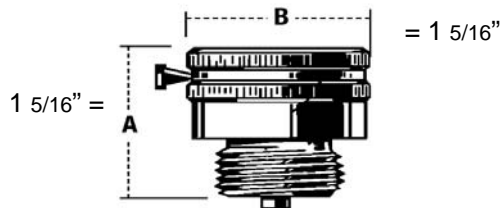

Models

88 - Furnished with break-away set screw to provide a tamper-resistant installation.

Available in Rough Brass (#88B) or Chrome Plated (#88C)

Series 88 is tested and certified under ASSE 1011, which precludes use under continuous pressure.

Inlet Connection: 3/4" standard female hose thread

Outlet Connection: 3/4" standard male hose thread

Maximum Pressure: 125psi

Maximum Temperature: 180°F

Dimensions – Weights

MODEL	SIZE	DIMENSIONS		WEIGHT
		A IN.	B IN.	
88B, C	3/4 HT	1 5/16"	1 5/16"	4.0