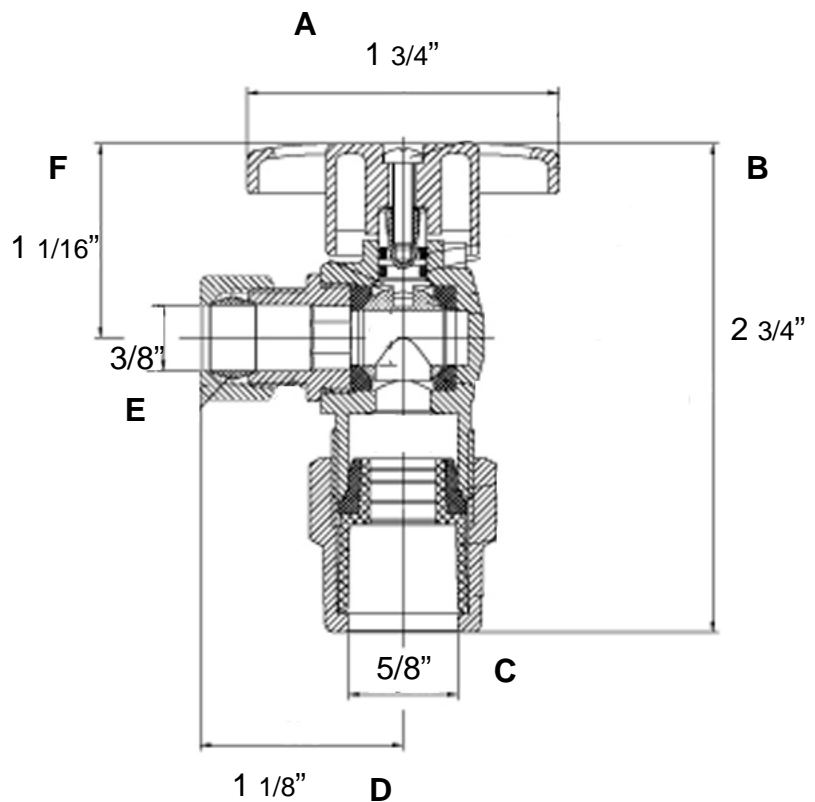

Model :

CPVCAS1238

Features:

- One piece body
- Chrome plated brass ball
- Chrome plated metal handle
- 1/4 Turn operation
- Temperature 40° - 180° F
- Pressure 125 PSI

Materials:

Valve Body - Brass
 Stem - Brass
 O-Rings - EPDM
 Seats - PTFE
 Compression Sleeve - Brass
 Compression Nuts - Brass

Certifications and Approvals:

UPC
 CSA
 NSF61
 Mass. Approved

Dimensions:

| MODEL | DIMENSIONS | | | | | |
|------------|------------|--------|------|--------|------|---------|
| | A | B | C | D | E | F |
| | IN. | IN. | IN. | IN. | IN. | IN. |
| CPVCAS1238 | 1 3/4" | 2 3/4" | 5/8" | 1 1/8" | 3/8" | 1 1/16" |