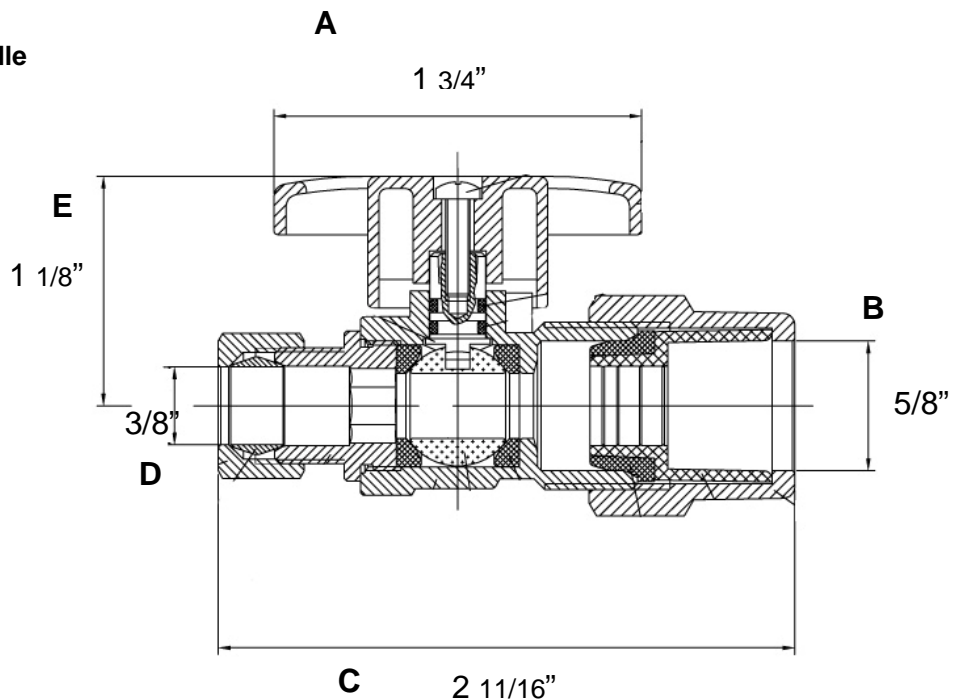

Model :

CPVCSS1238

Features:

- One piece body
- Chrome plated brass ball
- Chrome plated metal handle
- 1/4 Turn operation
- Temperature 40° - 180° F
- Pressure 125 PSI

Materials:

Valve Body - Brass
 Stem - Brass
 O-Rings - EPDM
 Seats - PTFE
 Compression Sleeve - Brass
 Compression Nuts - Brass

Certifications and Approvals:

UPC
 CSA
 NSF61
 Mass. Approved

Dimensions:

MODEL	DIMENSIONS				
	A	B	C	D	E
	IN.	IN.	IN.	IN.	IN.
CPVCSS1238	1 3/4"	5/8"	2 11/16"	3/8"	1 1/8"