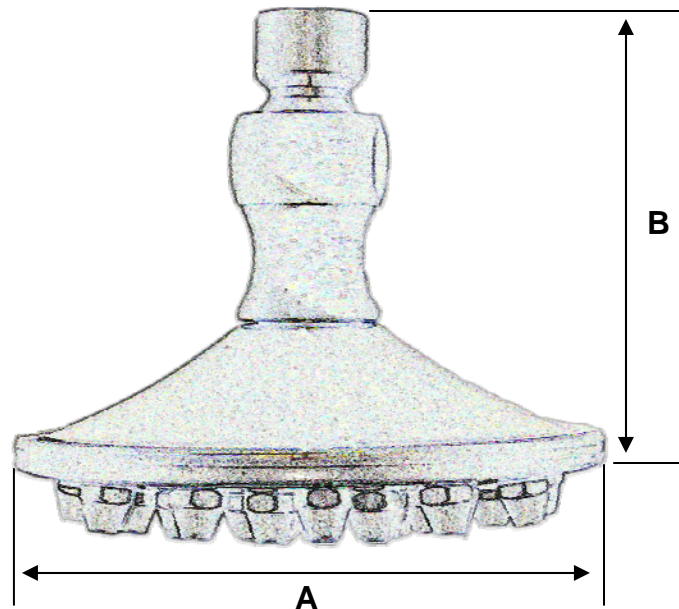

173 Flanders Road
Westborough, MA 01581
ph 888-467-2836
fax 877-297-2836

Innovations in plumbing and heating . . .

5" SUNFLOWER SHOWER HEAD ***THE HARMONY SERIES from RAVEN PRODUCTS***

Models :

2701BN - Brushed Nickel
2701ORB - Oil Rubbed Bronze
2701PC - Polished Chrome
2701PN - Polished Nickel
2701SN - Satin Nickel

Features:

- Heavy gauge solid brass construction
- 5 1/2" face diameter
- Removable 2.5 GPM flow restrictor
- 1/2" NPT connection
- Pivot connection fitting allows for angle adjustment
- 42 removable jets focus flow to improve pressure
- Removable face plate allows for easy cleaning

Dimensions:

MODEL	DIMENSIONS	
	A IN.	B IN.
2701	4 3/4	3 3/4