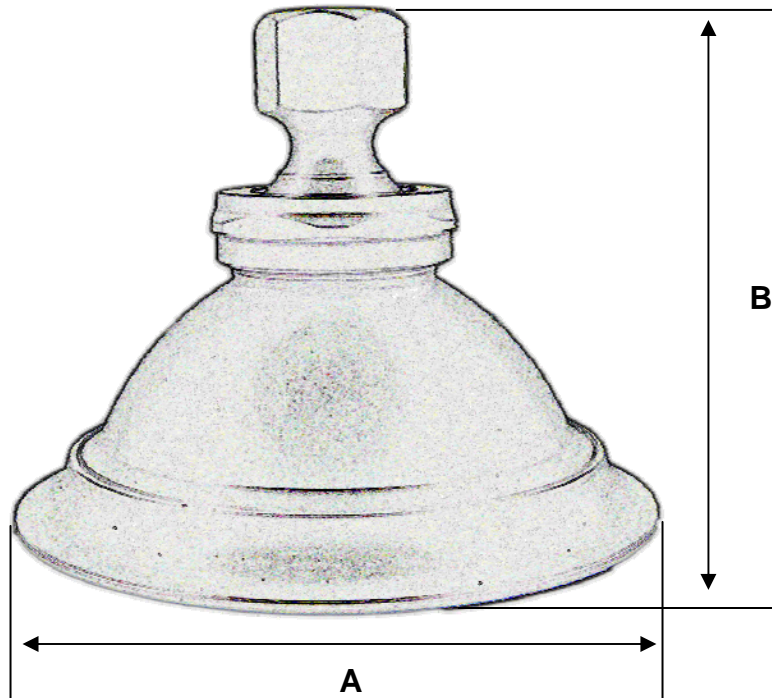

173 Flanders Road
Westborough, MA 01581
ph 888-467-2836
fax 877-297-2836

Innovations in plumbing and heating . . .

5" LAUREL SHOWER HEAD ***THE HARMONY SERIES from RAVEN PRODUCTS***

Models :

AD73BN - Brushed Nickel
AD73ORB - Oil Rubbed Bronze
AD73PC - Polished Chrome

Features:

- Solid brass construction
- 5" face diameter
- Removable 2.5 GPM flow restrictor
- 1/2" NPT connection
- Pivot connection fitting allows for angle adjustment
- Elegant detailed body style

Dimensions:

MODEL	DIMENSIONS	
	A IN.	B IN.
AD73	4 3/4	3 9/16