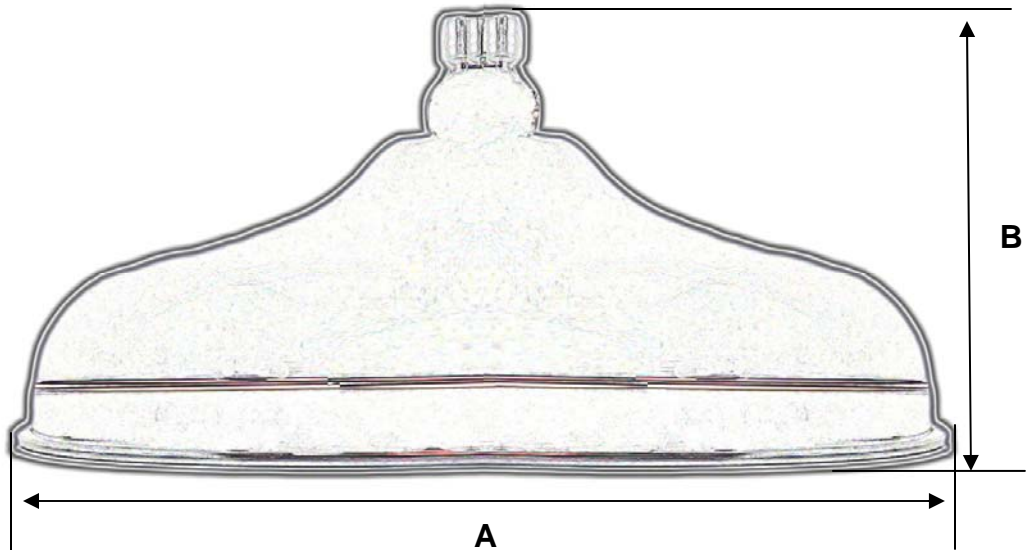

173 Flanders Road
 Westborough, MA 01581
 ph 888-467-2836
 fax 877-297-2836

Innovations in plumbing and heating . . .

12" RAIN SHOWER HEAD **THE HARMONY SERIES from RAVEN PRODUCTS**

Models :

RAIN12BN - Brushed Nickel
RAIN12PC - Polished Chrome

Features:

- Heavy gauge solid brass construction
- Huge 12" diameter face plate
- 2.5 GPM flow restrictor, 6 GPM without restrictor
- 1/2" NPT connection
- 260 Ports provide a dense immersion
- Anti-flex support ensures all ports receive even water distribution
- Lifetime Polished Chrome plating
- Skirted body style fits into all decors

Dimensions:

MODEL	DIMENSIONS	
	A IN.	B IN.
RAIN12	12	6 1/4