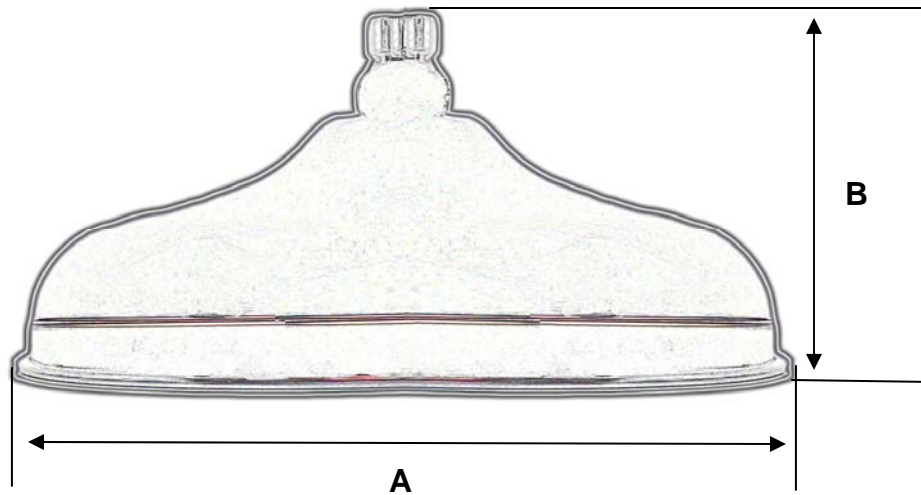

173 Flanders Road
 Westborough, MA 01581
 ph 888-467-2836
 fax 877-297-2836

Innovations in plumbing and heating . . .

8" RAIN SHOWER HEAD **THE HARMONY SERIES from RAVEN PRODUCTS**

Models :

- RAIN8BN - Brushed Nickel**
- RAIN8ORB - Oil Rubbed Bronze**
- RAIN8PC - Polished Chrome**
- RAIN8SN - Satin Nickel**

Features:

- Heavy gauge solid brass construction
- Large 8" diameter face plate
- 2.5 GPM flow restrictor, 4 GPM without restrictor
- 1/2" NPT connection
- 140 Ports provide a dense immersion
- Lifetime Polished Chrome plating
- Skirted body style fits into all decors

Dimensions:

MODEL	DIMENSIONS	
	A IN.	B IN.
RAIN8	8	5