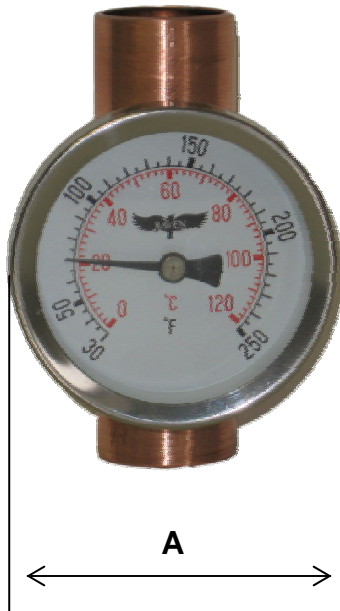

173 Flanders Road
 Westborough, MA 01581
 ph 888-467-2836
 fax 877-297-2836

Innovations in plumbing and heating . . .

Strap On Thermometer

Model:
#SORAVWHT

Features:

- 2 1/2" Face
- Dual Scale 30° - 250° F
 0° - 120° F
- Accuracy ± 2% of Full Scale Range
- Fits - 3/4" - 1 1/2" Copper Tube

MODEL	DIMENSIONS	
	A IN.	B IN.
SORAVWHT	2 1/2"	1"