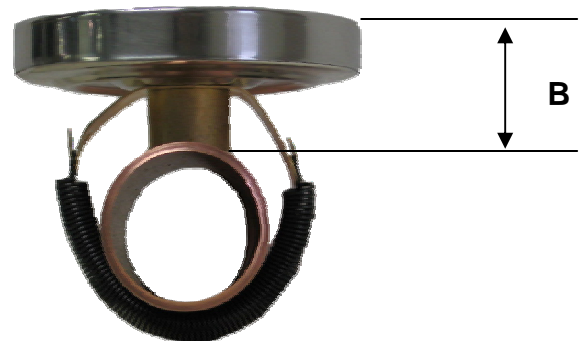

173 Flanders Road
 Westborough, MA 01581
 ph 888-467-2836
 fax 877-297-2836

Innovations in plumbing and heating . . .

Strap On Thermometer

Model:
#SORAVWHT

Features:

- 2 1/2" Face
- Dual Scale 30° - 250° F
 0° - 120° F
- Accuracy ± 2% of Full Scale Range
- Fits - 3/4" - 1 1/2" Copper Tube

MODEL	DIMENSIONS	
	A IN.	B IN.
SORAVWHT	2 1/2"	1"