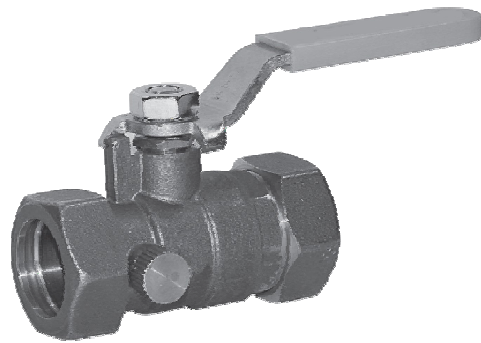

## Compression x Compression Ball Valves w/ Waste

2 Piece, Full Port, Brass Ball Valves

Size: 1/2" - 1"

**Models:**

12COMPWW  
 34COMPWW  
 1COMPWW

**Features:**

Quarter Turn Operation  
 Full Port Design  
 Brass Body  
 Chrome Plated Brass Ball  
 Brass Stem  
 Teflon Seat and Packing  
 Waste Cap