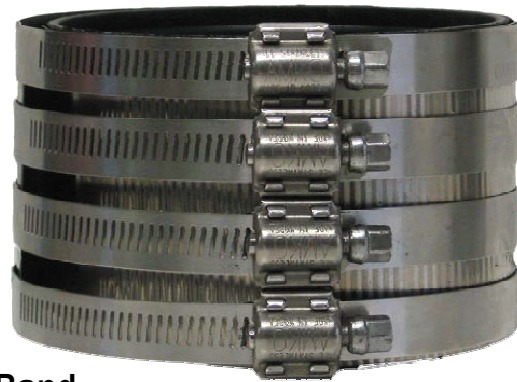

173 Flanders Road
 Westborough, MA 01581
 ph 888-467-2836
 fax 877-297-2836

Innovations in plumbing and heating . . .

Heavy No Hub Couplings

Used to join no hub cast iron pipe and fittings

- Meets or exceeds CISPI 310 Specs
- Conforms to ASTM C 1540
- 304 Stainless Steel Clamp and Shield
- 304 Stainless Steel 5/16" Hex Head
- 80 in/lb Torque
- Mass Approved for above and below ground installation

2" - 4" = 4 Band
5" - 10" = 6 Band

ITEM #	DESCRIPTION	MASTER QTY
NHCH2	2" Heavy No Hub Coupling	75
NHCH3	3" Heavy No Hub Coupling	48
NHCH4	4" Heavy No Hub Coupling	48
NHCH5	5" Heavy No Hub Coupling	15
NHCH6	6" Heavy No Hub Coupling	15
NHCH8	8" Heavy No Hub Coupling	15
NHCH10	10" Heavy No Hub Coupling	10
Sold in master quantity only		